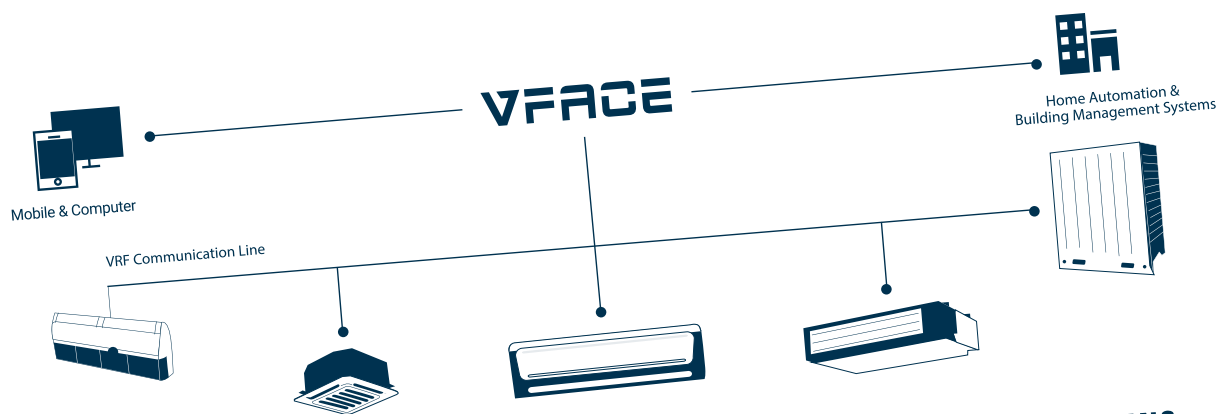

VFACE

www.vface.eu

Ultimate VRV&VRF Interface

VFACE TOUCH

INTEGRATE VRV&VRF TO BMS & HOME AUTOMATION
CONTROL FROM ANYWHERE
& SET WEEKLY SCHEDULE

CONTROL VRV&VRF

FUNCTIONS

- DIFFERENT ADD-ON MODULES THAT SUPPORT **VARIOUS VRV&VRF BRANDS**
- **BMS & HOME AUTOMATION** CONNECTIVITY OPTIONS VIA ADD-ON PORT SYSTEM
- **FULL CONTROL** ON INDOOR UNITS AND **MONITOR** OUTDOOR UNITS
- **BUILT-IN WEBSERVER** WITH RESPONSIVE WEBPAGE UNIQUE **CLOUD** AND **WEB VISUALIZATION** SYSTEM
- TWO OPTIONS, **BASIC** (WITHOUT SCREEN) AND **TOUCH** (WITH 7" TOUCH SCREEN)

FEATURES

- **INTEGRATE** HOME AUTOMATION AND BUILDING MANAGEMENT SYSTEMS EASILY
- CONTROL FULL FUNCTIONS VIA **MOBILE APPLICATION**
- CREATE **SCHEDULES** AND **RULES** FOR EACH INDOOR UNIT OR GROUP
- CREATE DIFFERENT **USERS** AND DEFINE INDOOR UNITS
- ACCESS ALL PARAMETERS FOR **DIAGNOSTIC** AND **SERVICE**
- CONTROL AND MONITOR YOUR VRV&VRF SYSTEMS FROM **ANYTIME, ANYWHERE**